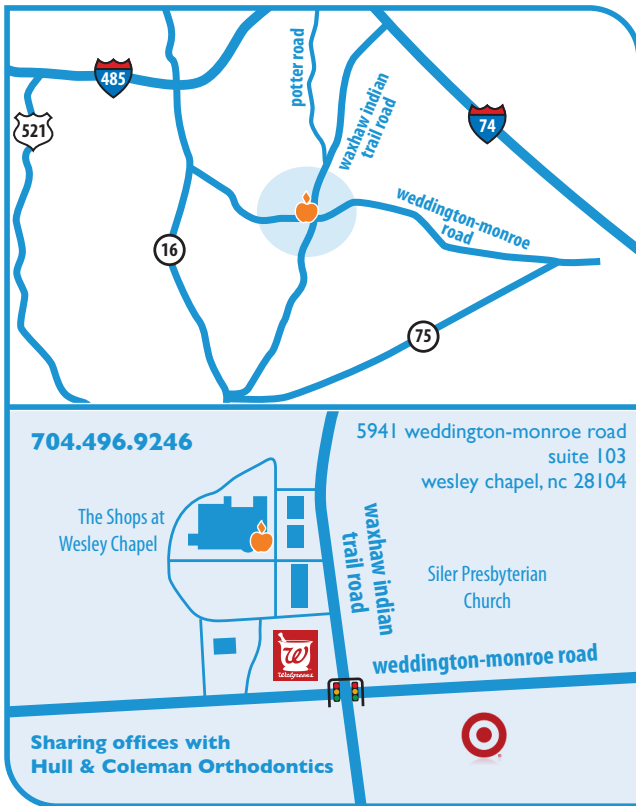

PEDIATRIC DENTISTRY
OF
Wesley Chapel

**From the East: Monroe/Wingate/Marshville/
Polkton/Anson County Area**

Take US-74W towards Monroe, turn left onto E Franklin St., turn slight right onto E Jefferson St., turn left onto N Charlotte Ave, take the first right onto W Franklin St./ NC 75, Turn slight right onto Weddington-Monroe Rd./NC 84, go approximately 8 miles and our office is located just past the intersection of Weddington Rd. and Waxhaw-Indian Trail Rd on the right. We share the office of Hull and Coleman Orthodontics behind the Walgreens, next to 201 Central.

From the Northwest: Ballantyne, Pineville, Arboretum area:

Take 485 East towards Matthews, take exit 57 NC 16 Providence Rd. towards Weddington, go left on Weddington-Monroe Rd/Hwy 84 and go straight through roundabout, continue 4 miles. Pediatric Dentistry of Wesley Chapel is on the left in The Shops at Wesley Chapel. We share the office of Hull and Coleman Orthodontics behind the Walgreens, next to 201 Central.

From the South: Waxhaw, Lancaster, Indian Land

From downtown Waxhaw, take N Providence St. and go right on Howie Mine Rd. Howie Mine Rd. turns into Waxhaw-Indian Trail Rd., follow this 5.6 miles. The Shops at Wesley Chapel are on your left. We share the office of Hull and Coleman Orthodontics behind the Walgreens, next to 201 Central.

From Cuthbertson School Area:

Travel east on Cuthbertson Rd. towards Wesley Chapel. Take a right at New Town Rd. Take a left at Waxhaw-Indian-Trail Rd and go 1.3 miles. We share the office of Hull and Coleman Orthodontics behind the Walgreens, next to 201 Central.